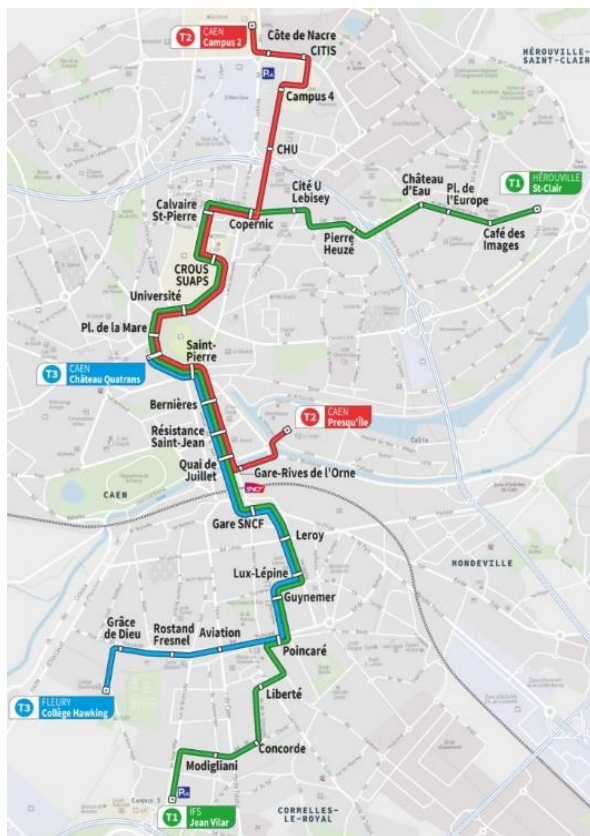

ACCESS PLAN - ESITC CAEN

Campus 2 - 1 rue Pierre et Marie Curie
14610 EPRON
Tel: 02 31 46 23 04

If you come by car

Follow the northern ring road 'Périphérique Nord' (direction CHU). Take the exit n ° 5 'Côte de Nacre'. Go on your right (direction campus 2, CHU). At the next roundabout continue straight ahead and turn left. Continue along the road to 'Douvre La Délivrande', the ESITC Caen is in front of you.

If you come by train

Exit the SNCF station by the main entrance and join the tramway stop. Take the T2 Tram, direction "CAEN - Campus 2" and get off at the stop "Caen - Campus 2" (terminus of the line). You have then 3 min walking to reach ESITC Caen.

If you come by plane from the Carpiquet Airport

Exit the airport, 1st right towards Carpiquet. Go straight ahead. At the town hall of Carpiquet, turn left direction "Toutes directions". Go over the train track and go straight on at the roundabout "Toutes directions". Take the ramp on the right " Other directions" and enter the ring road. Take exit 5 " Côte de Nacre " and take the 3rd left "Campus 2". Continue straight

ahead for 1 km. After crossing Boulevard Maréchal Juin, the access to Campus 2 is on your left. Take the insertion lane and continue straight ahead.